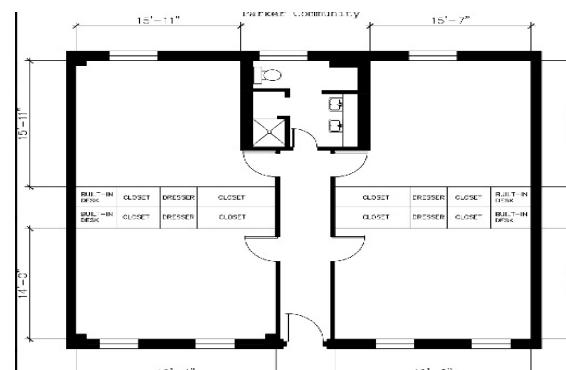

Teague Residence Hall

Hall & Room Details

Hall Population	173
Elevator	No
Fire Safety	Smoke detectors, alarms and sprinkler system
Amenities	Study rooms, kitchen and ice machine, laundry in Avery, TV room, lounges, basketball court, vending machines, CCI print station in Parker
Avg. Room Measurements	Front Rooms: 13' x 13', Back Rooms: 11' x 16'
Air-Conditioning	Window units in all rooms
Room Furniture	1 shared dresser, 2 desks, 2 desk chairs, 2 twin beds
Closet	Built-in, no doors
Mattress Size	Twin XL - Requires twin XL sheets
Bathroom	Suite bathrooms have 1 toilet, 2 sinks, 1 shower