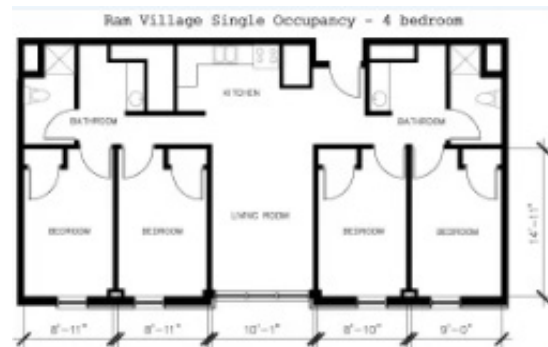

CONFERENCE SERVICES

The University of North Carolina at Chapel Hill

carolina
HOUSING

<https://conferences.unc.edu/>
conferenceservices@unc.edu

(919) 962-7829