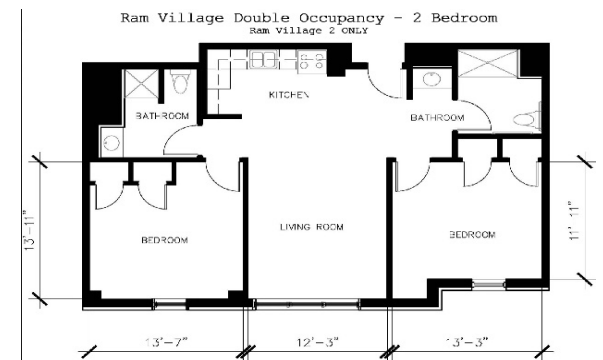

CONFERENCE SERVICES

The University of North Carolina at Chapel Hill | carolina HOUSING

<https://conferences.unc.edu>
conferenceservices@unc.edu

(919) 962-782