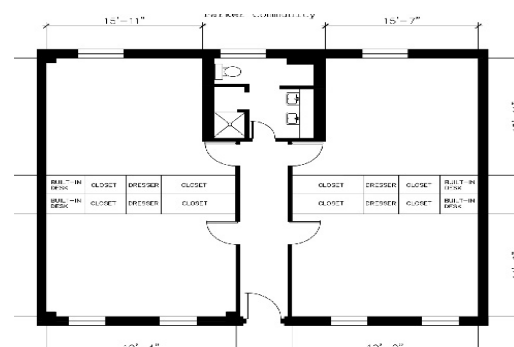

Ehringhaus Residence Hall

Hall & Room Details

Hall Population	640
Elevator	Yes
Fire Safety	Smoke detectors, alarms and sprinkler system
Amenities	Study rooms, kitchen and ice machine, laundry, TV room, lounges, recreation room, vending machines, CCI print station
Avg. Room Measurements	Front Rooms: 12' x 13'. Back Rooms (by bathroom): 13' x 15'
Air-Conditioning	Window units in all rooms
Room Furniture	1 shared dresser, 2 desks, 2 desk chairs, 2 twin beds
Closet	Built-in, no doors
Mattress Size	Twin XL - Requires twin XL sheets
Bathroom	Suite bathrooms have 1 toilet, 2 sinks, 1 shower