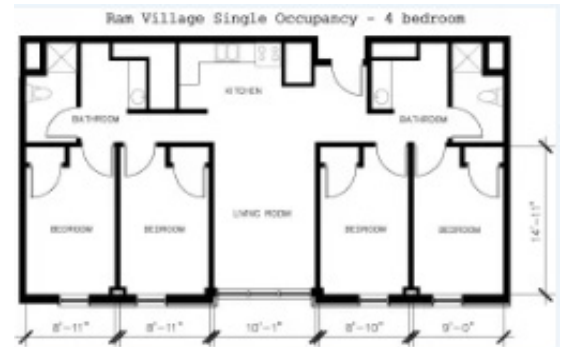

CONFERENCE SERVICES

The University of North Carolina at Chapel Hill

carolina
HOUSING

<https://conferences.unc.edu/>
conferenceservices@unc.edu

(919) 962-7829